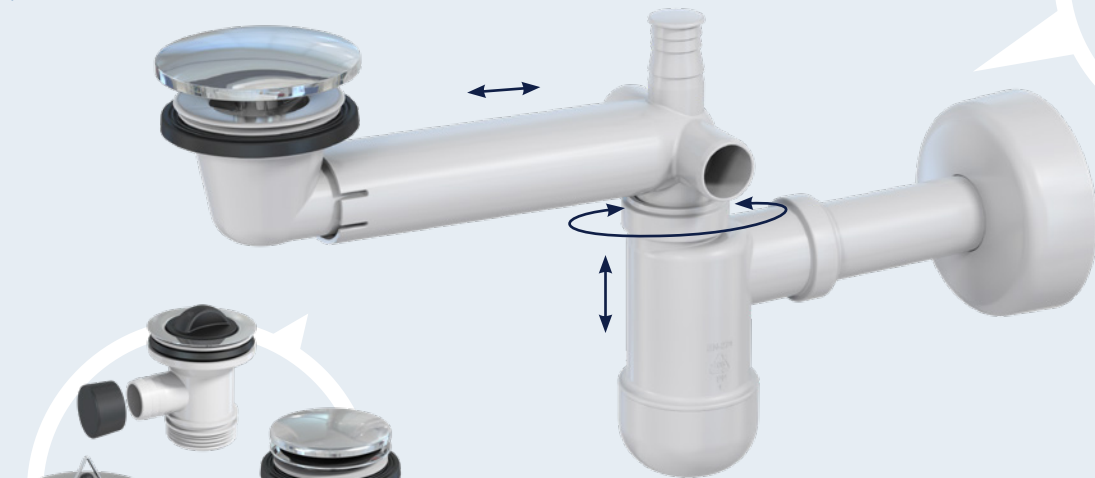

Technical specifications

Prevex® Preloc™ Space-saving

When you want to maximise the space underneath your wash basin, the space-saving version of Preloc is the solution.

Overflows

Flexible overflow pipe, length: 180-570 mm. Because of this, Preloc fits in wash basins of many different sizes.