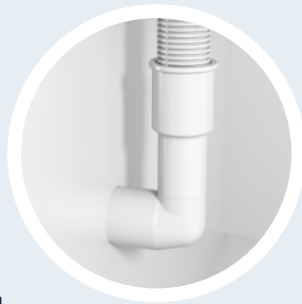

# Easy to install in any bathroom.

Preloc is a flexible and easy-to-install water trap for bathrooms. As all Prevex water traps, its arms are cuttable and therefore adjustable to any space. In addition, Preloc comes with a wide range of plugs and other accessories.

#### Flexible

Thanks to its telescopic arms, Preloc can be adjusted to fit many different wash basins in terms of size and thickness.

#### Rubber plugs and pop-up plugs

Suitable for wash basins of different thicknesses.

All Preloc Space-saving water traps include a washing machine connection.

Ø 32 or 40 mm

Ø 32 and 40 mm

Preloc can be both wall- and floor-mounted.

#### Adapter

A 32 mm pipe can be connected to a 40 mm outlet using the adapter.