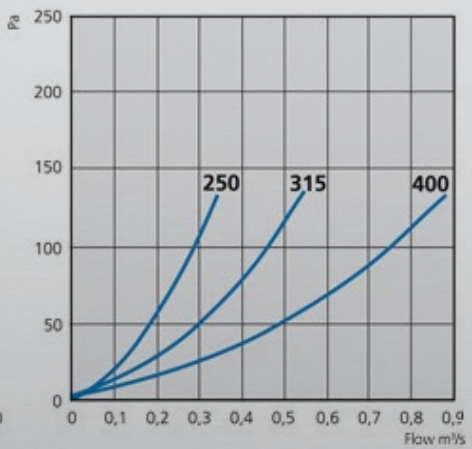

Painehäviö | Tryckfall | Pressure drop FLF F5