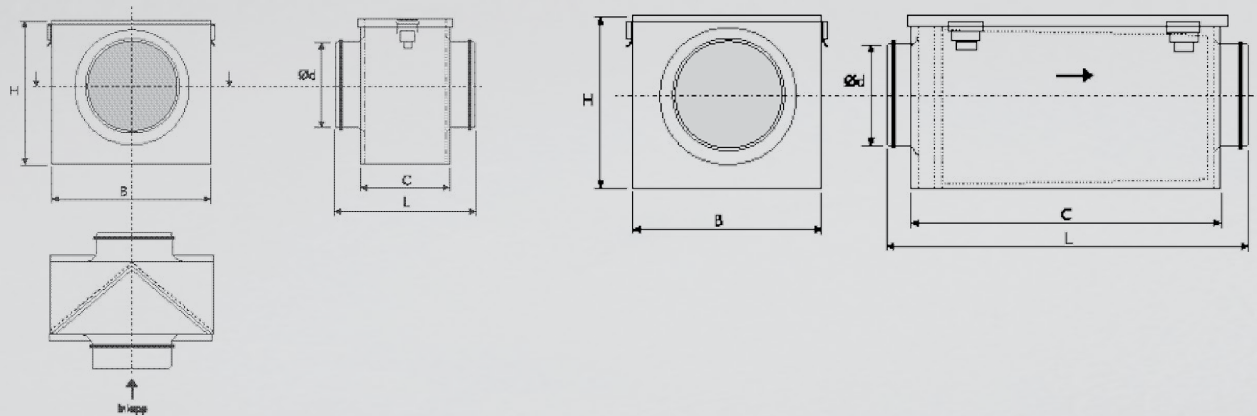

Filterlådor | Filterboxes | Suodatinkotelot

Koodi Kod | Code	SAP	Tyyppi Typ | Type	Ød	B mm	H mm	C mm	L mm
8098548	AAE856	FLK-100	100	205	170	120	227
8098552	AAE857	FLK-125	125	215	205	140	252
8098556	AAE858	FLK-160	160	265	235	155	267
8098560	AAE859	FLK-200	200	315	275	180	302
8098564	AAE860	FLK-250	250	365	325	230	352
8098568	AAE861	FLK-315	315	425	390	330	452
8098500	AAW418	FLF-100	100	210	170	430	530
8098504	AAW419	FLF-125	125	220	205	430	535
8098508	AAW420	FLF-160	160	270	235	450	555
8098512	AAW415	FLF-200	200	320	275	500	620
8098516	AAW416	FLF-250	250	370	325	560	680
8098520	AAW417	FLF-315	315	430	390	625	745
8084628	ANF202	FLF-400	400	513	495	635	765

Suodatinpussi F7 | Påsfilter F7 | Bagfilter F7		
Koodi Kod | Code	SAP	Tyyppi | Typ | Type
8084682	AAW409	FLF-100 F7
8084683	AAW410	FLF-125 F7
8084684	AAW411	FLF-160 F7
8084685	AAW412	FLF-200 F7
8084686	AAW413	FLF-250 F7
8084687	AAW414	FLF-315 F7
8084698	ANF203	FLF-400 F7

Suodatinpussi F5 | Påsfilter F5 | Bagfilter F5		
Koodi Kod | Code	SAP	Tyyppi | Typ | Type
8084688	AJH441	FLF 100 F5
8084689	AJH442	FLF 125 F5
8084690	AJH443	FLF 160 F5
8084691	AJH444	FLF 200 F5
8084692	AJH445	FLF 250 F5
8084693	AJH446	FLF 315 F5
8047108	ATC545	FLF 400 F5