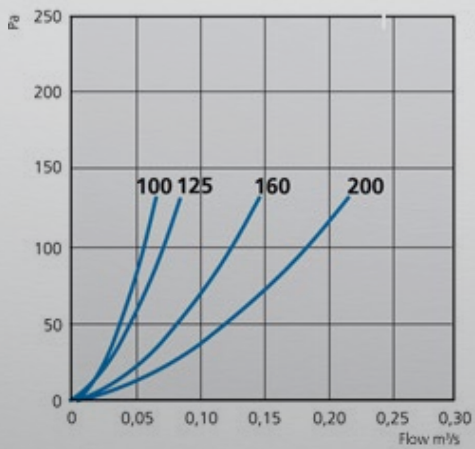

Painehäviö | Tryckfall | Pressure drop FLF F5