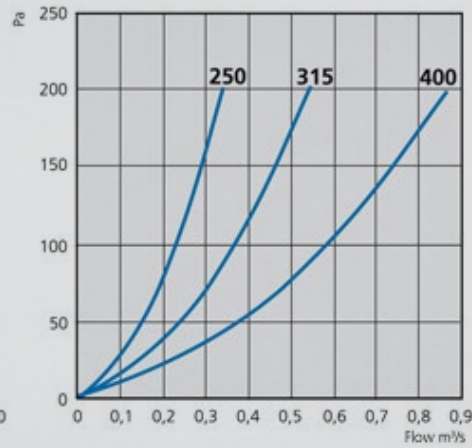

Filterlådor | Filterboxes | Suodatinkotelot

Painehäviö | Tryckfall | Pressure drop FLF F7